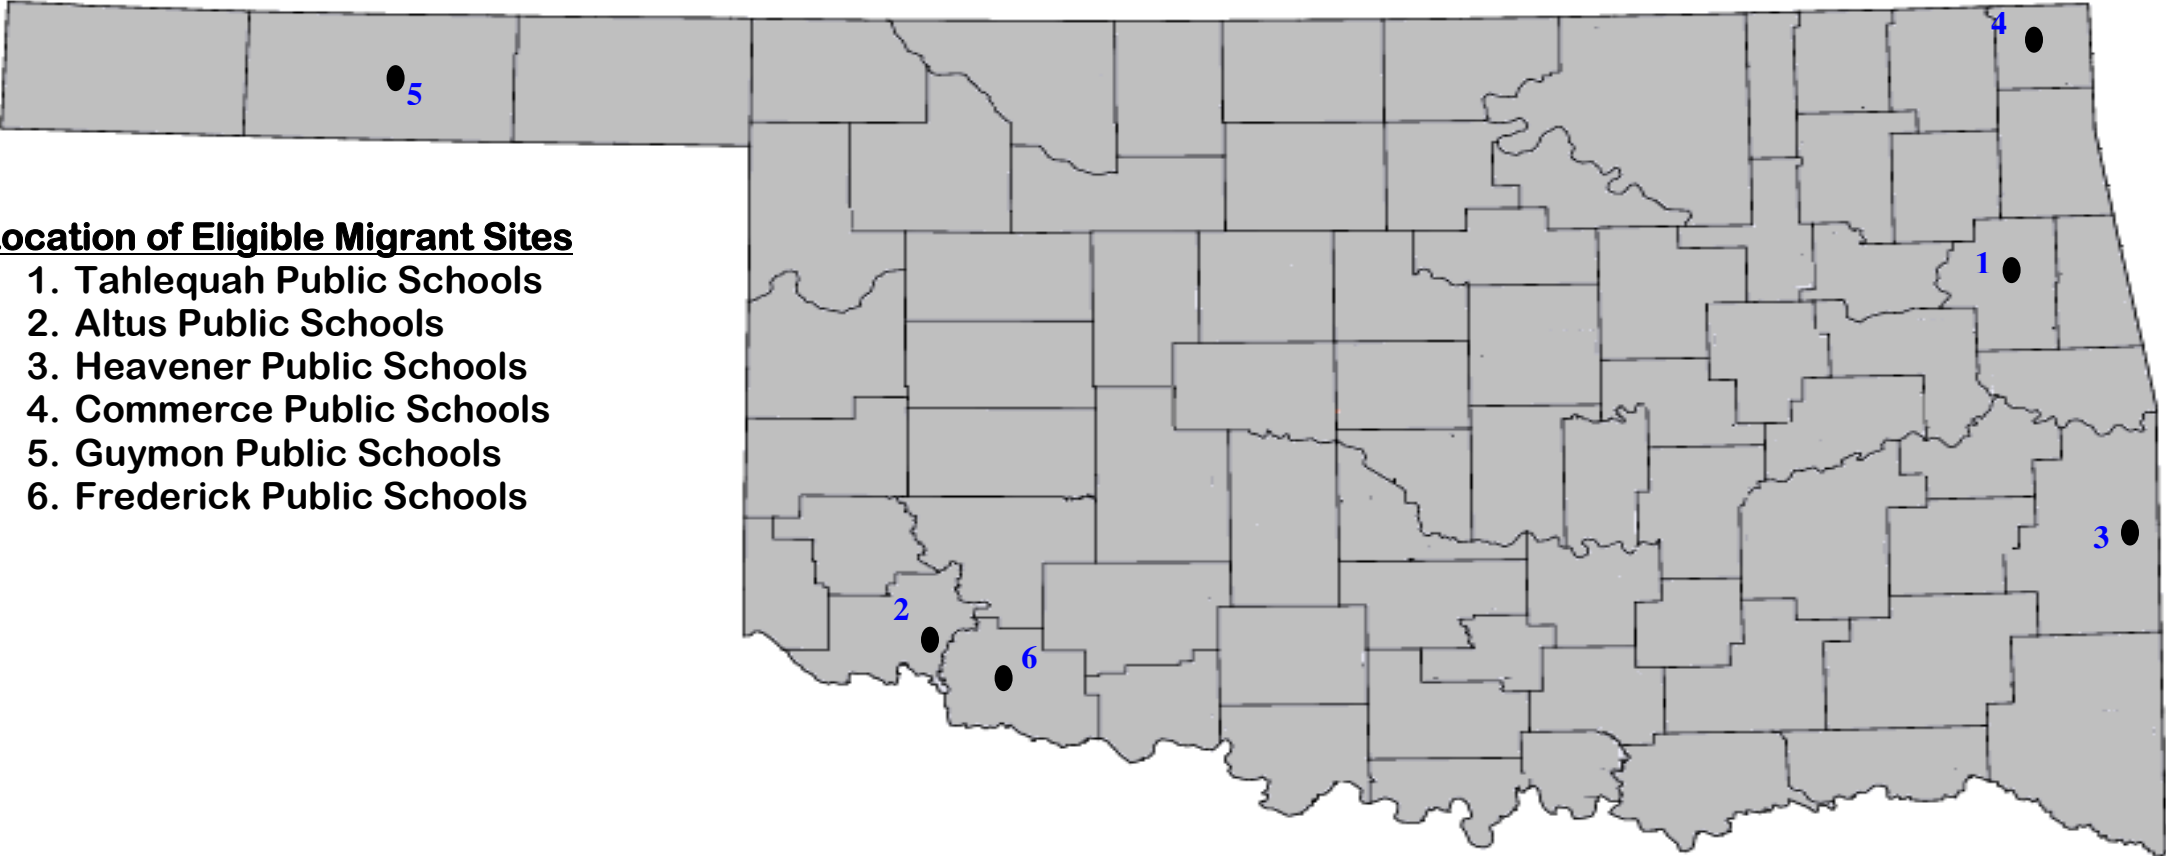

State of Oklahoma Eligible Migrant Educational Agencies 2021 – 2022

Location of Eligible Migrant Sites

- 1. Tahlequah Public Schools
- 2. Altus Public Schools
- 3. Heavener Public Schools
- 4. Commerce Public Schools
- 5. Guymon Public Schools
- 6. Frederick Public Schools

● = District